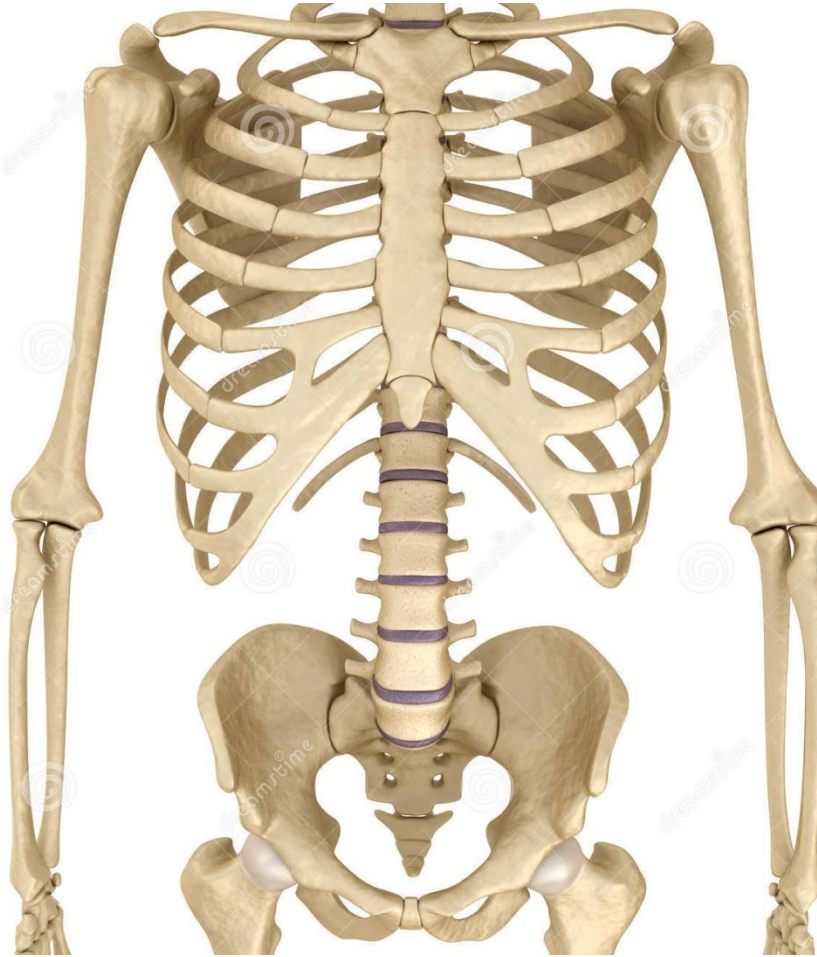

THORACIC CAGE

Download from
Dreamstime.com

6389618

Alexandr Mitulic | Dreamstime.com