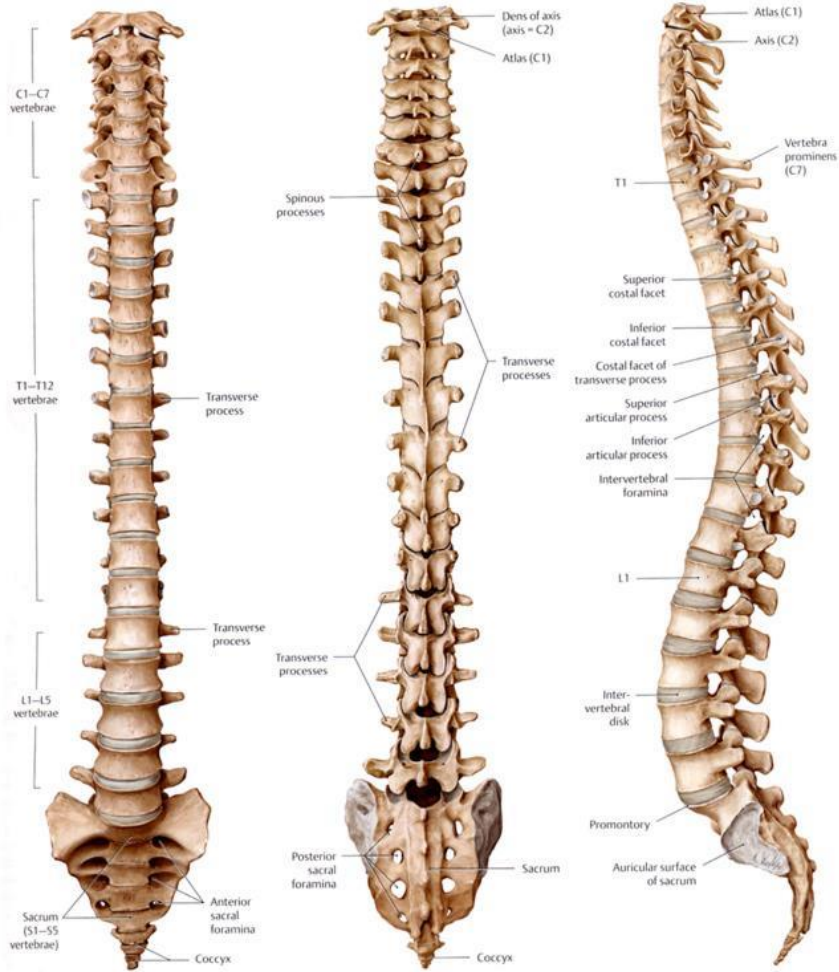

SKELETAL SYSTEM

DR. KUNTAL THAKUR

Dept. of Physical Education, Khejuri College,
Batatala, Purba Medinipur

HUMAN SKELETAL

UPPER & LOWER EXTREMITY

WHOLE PART OF HUMAN SKELETAL

AXIAL & UPPER EXTREMITY

SKELETAL ANATOMY (ANTERIOR VIEW)

HUMAN SKULL

(c) Lateral view

THORACIC CAGE

Download from
Dreamstime.com

This watermark-free image is for previewing purposes only.

6389618

Alexandr Mitulic | Dreamstime.com

TORSO WITH BACK BONE

HUMAN SPINAL CORD

UPPER EXTREMITY

Hand Bones

© 2007 Encyclopædia Britannica, Inc.

LOWER EXTREMITY

PART OF LOWER EXTREMITY

ANKLE & FOOT

Dorsal Surface of the Foot

Plantar Surface of the Foot

SKELETAL POSITION DURING RUNNING

SKELETAL POSITION DURING HIGH JUMP

SKELETAL POSITION DURING BALANCING POSTURE

THANK YOU