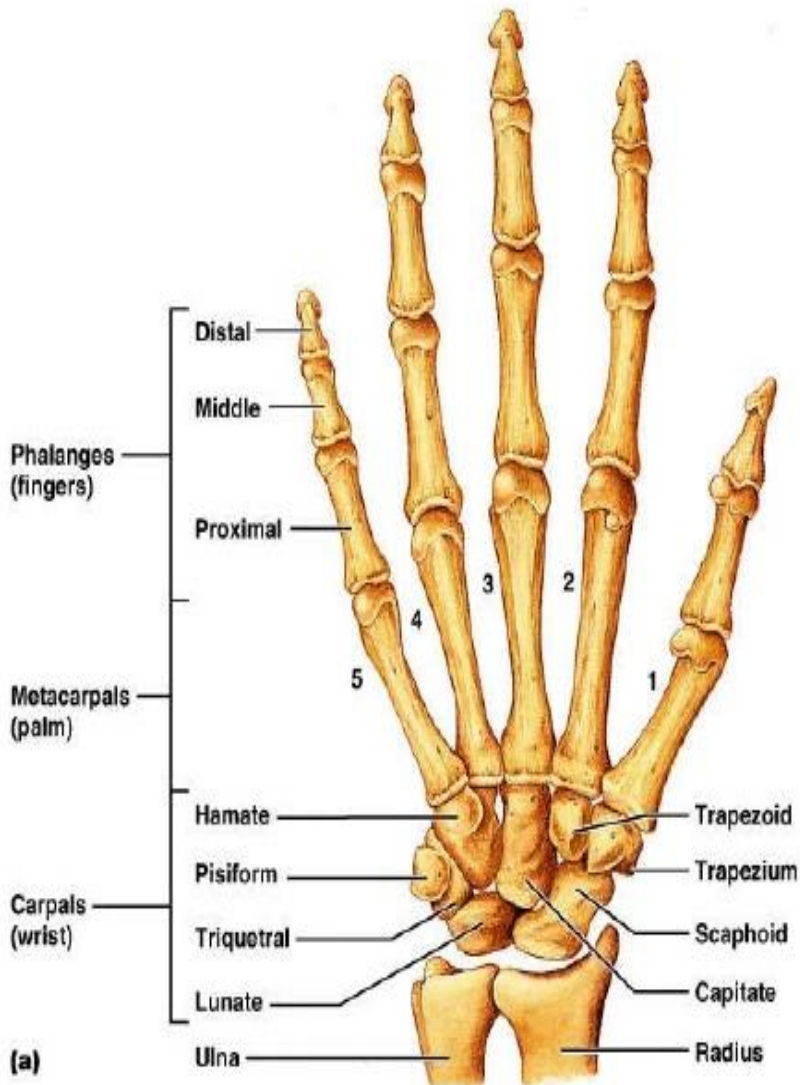

HUMAN SKULL

(c) Lateral view

THORACIC CAGE

Download from
Dreamstime.com

This watermark-free image is for previewing purposes only.

6389618

Alexandr Mitulic | Dreamstime.com

TORSO WITH BACK BONE

HUMAN SPINAL CORD

UPPER EXTREMITY

Hand Bones

© 2007 Encyclopædia Britannica, Inc.

LOWER EXTREMITY

PART OF LOWER EXTREMITY

ANKLE & FOOT

Dorsal Surface of the Foot

Plantar Surface of the Foot

SKELETAL POSITION DURING RUNNING

SKELETAL POSITION DURING HIGH JUMP

SKELETAL POSITION DURING BALANCING POSTURE

THANK YOU