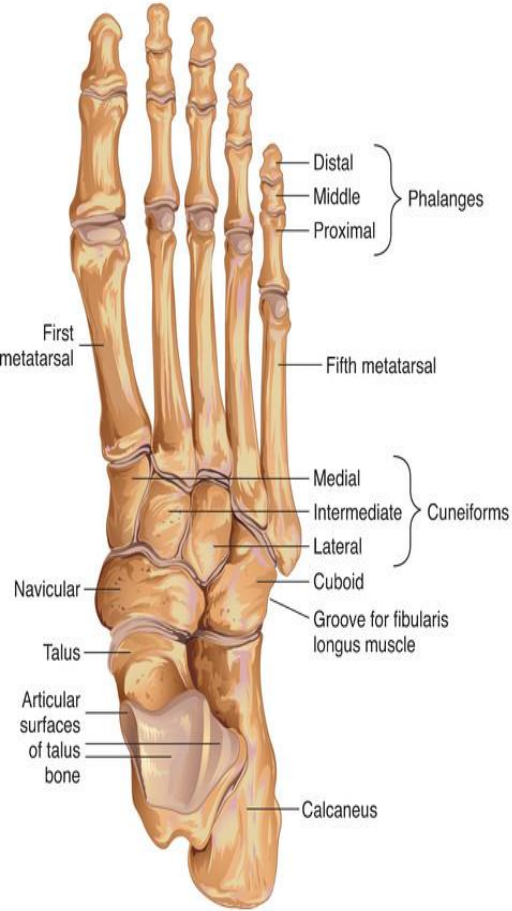

HUMAN SKULL

(c) Lateral view

THORACIC CAGE

Download from
Dreamstime.com

This watermark-free image is for previewing purposes only.

6389618

Alexandr Mitulic | Dreamstime.com

TORSO WITH BACK BONE

HUMAN SPINAL CORD

UPPER EXTREMITY

Hand Bones

© 2007 Encyclopædia Britannica, Inc.

LOWER EXTREMITY

PART OF LOWER EXTREMITY

ANKLE & FOOT

Dorsal Surface of the Foot

Plantar Surface of the Foot

SKELETAL POSITION DURING RUNNING

SKELETAL POSITION DURING HIGH JUMP

SKELETAL POSITION DURING BALANCING POSTURE

THANK YOU