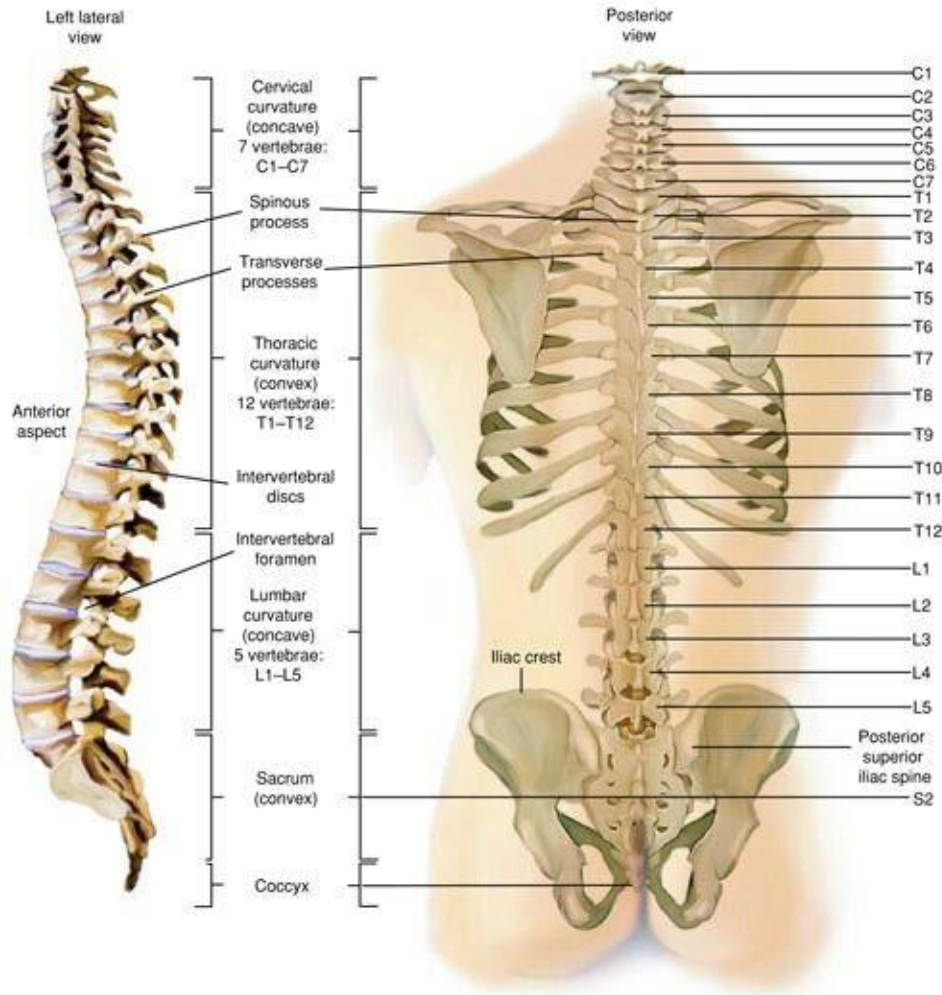

HUMAN SKULL

(c) Lateral view

THORACIC CAGE

Download from
Dreamstime.com

This watermark-free image is for previewing purposes only.

6389618

Alexandr Mitulic | Dreamstime.com

TORSO WITH BACK BONE

HUMAN SPINAL CORD

UPPER EXTREMITY

Hand Bones

© 2007 Encyclopædia Britannica, Inc.

LOWER EXTREMITY

PART OF LOWER EXTREMITY

ANKLE & FOOT

Dorsal Surface of the Foot

Plantar Surface of the Foot

SKELETAL POSITION DURING RUNNING

SKELETAL POSITION DURING HIGH JUMP

SKELETAL POSITION DURING BALANCING POSTURE

THANK YOU