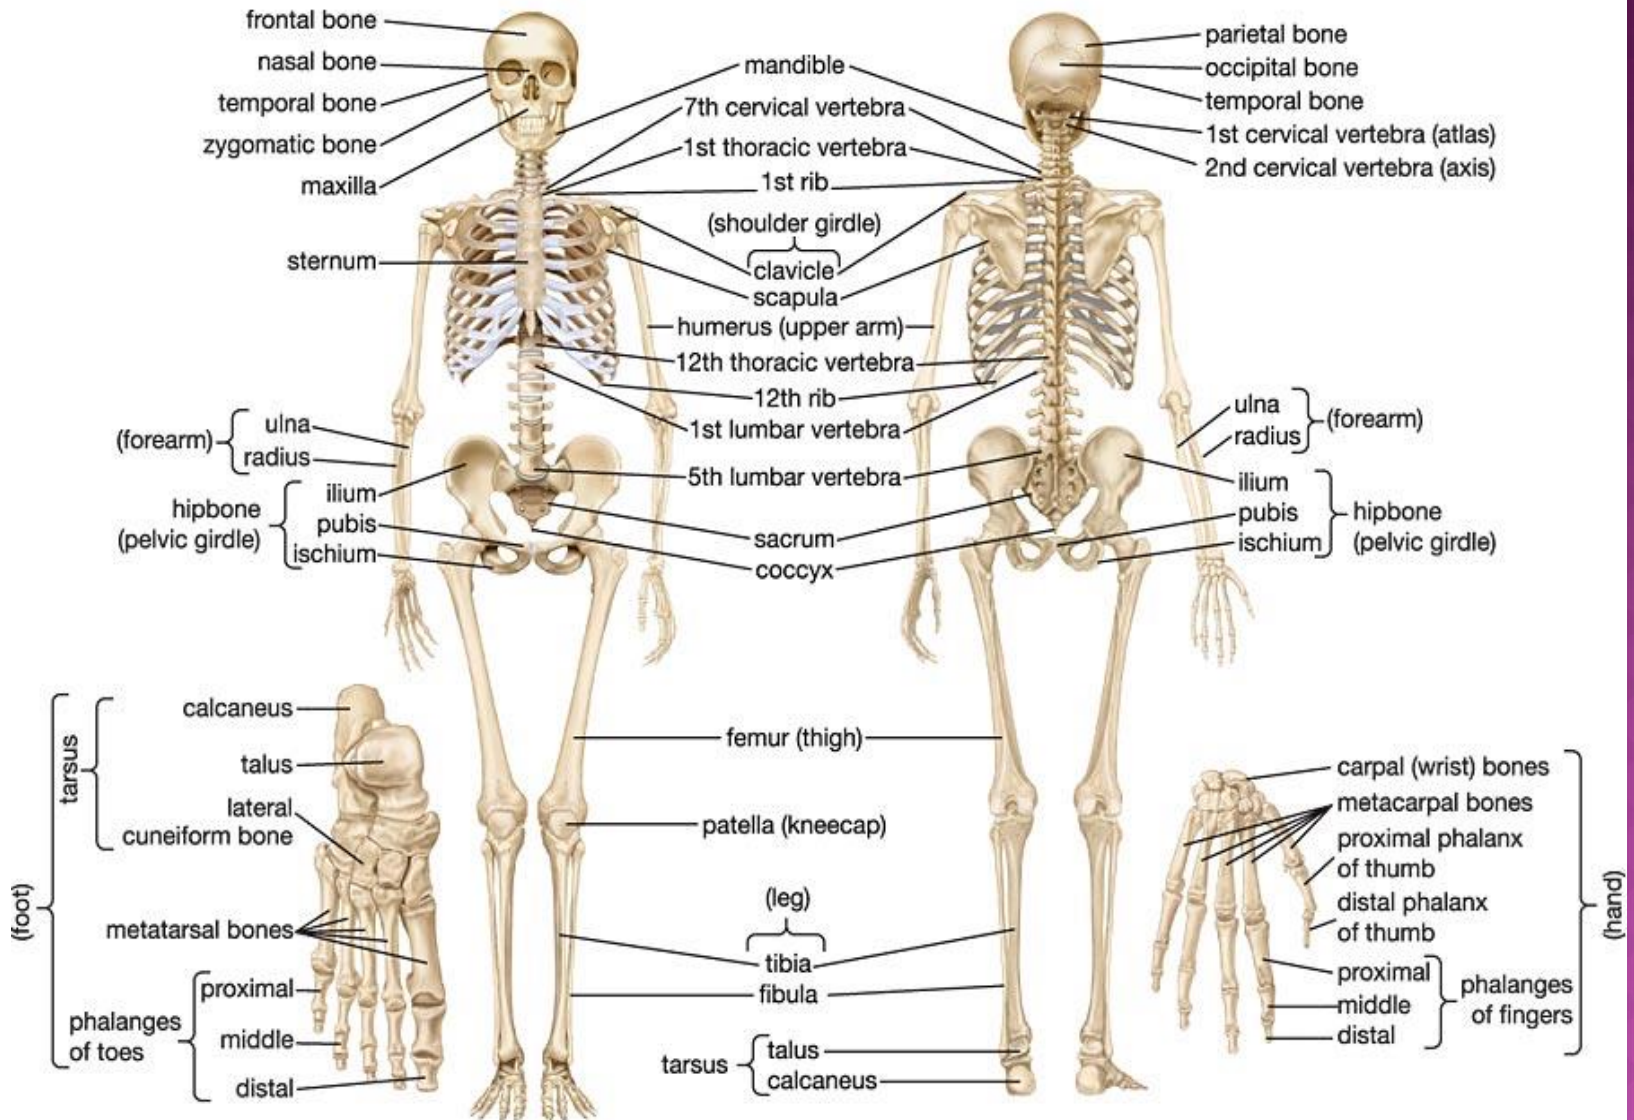

SKELETAL SYSTEM

DR. KUNTAL THAKUR

Dept. of Physical Education, Khejuri College,
Batatala, Purba Medinipur

HUMAN SKELETAL

UPPER & LOWER EXTREMITY

WHOLE PART OF HUMAN SKELETAL

AXIAL & UPPER EXTREMITY

SKELETAL ANATOMY (ANTERIOR VIEW)

HUMAN SKULL

(c) Lateral view

THORACIC CAGE

Download from
Dreamstime.com

This watermark-free image is for previewing purposes only.

6389618

Alexandr Mitulic | Dreamstime.com

TORSO WITH BACK BONE

HUMAN SPINAL CORD

UPPER EXTREMITY

Hand Bones

© 2007 Encyclopædia Britannica, Inc.

LOWER EXTREMITY

PART OF LOWER EXTREMITY

ANKLE & FOOT

Dorsal Surface of the Foot

Plantar Surface of the Foot

SKELETAL POSITION DURING RUNNING

SKELETAL POSITION DURING HIGH JUMP

SKELETAL POSITION DURING BALANCING POSTURE

THANK YOU