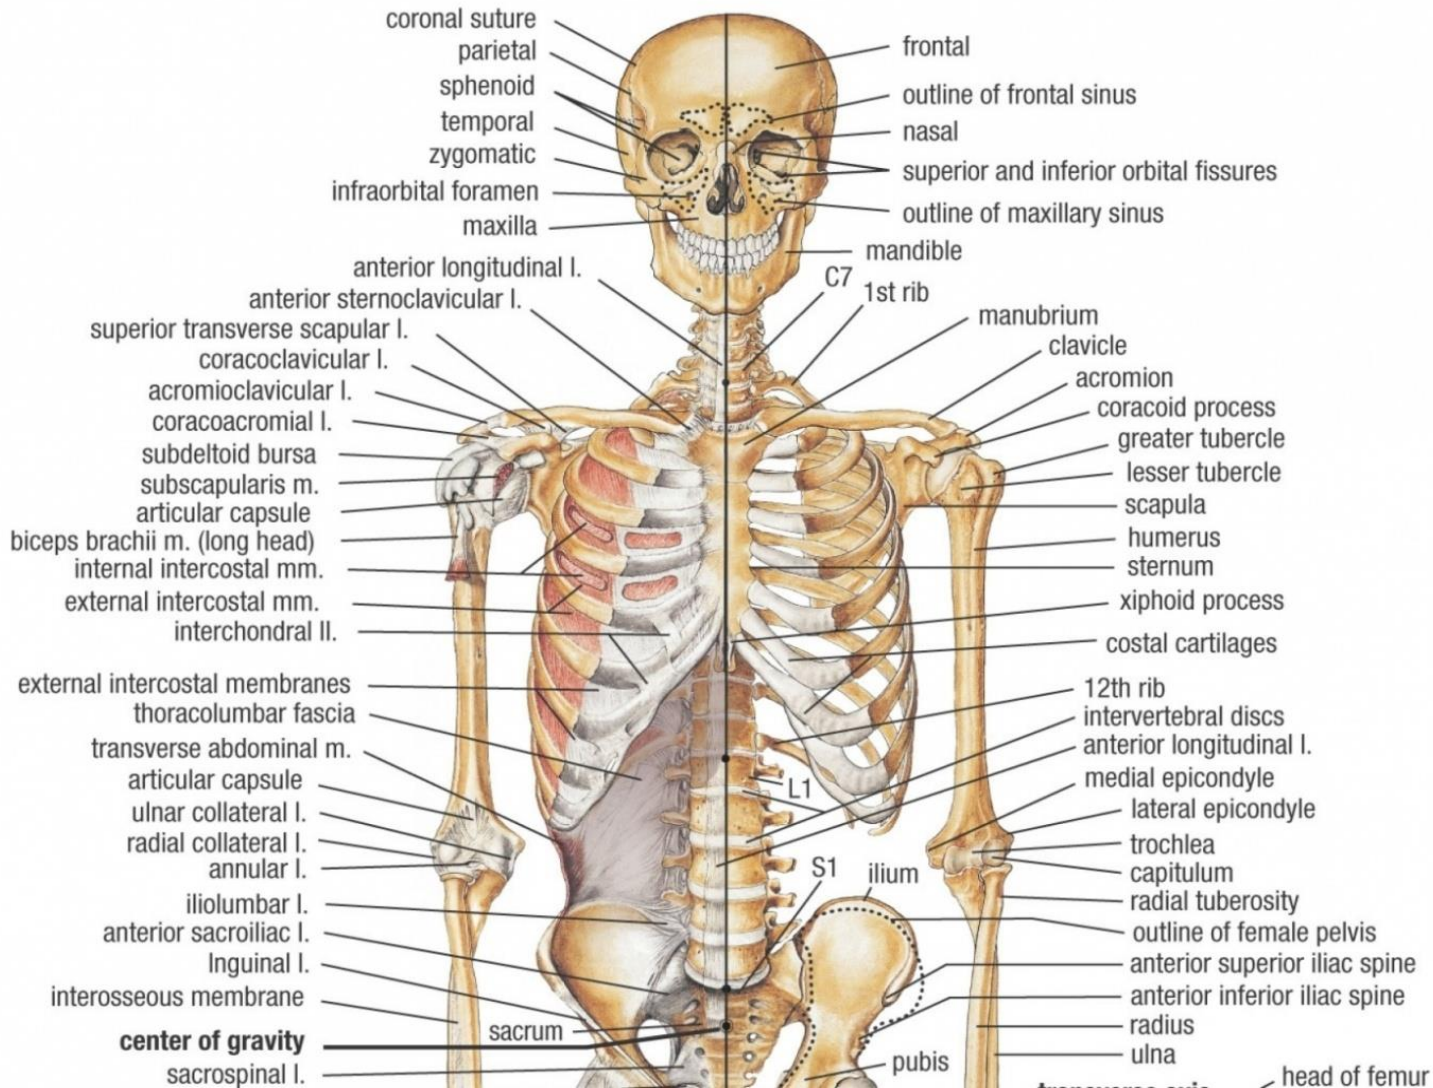

SKELETAL SYSTEM

DR. KUNTAL THAKUR

Dept. of Physical Education, Khejuri College,
Batatala, Purba Medinipur

HUMAN SKELETAL

UPPER & LOWER EXTREMITY

WHOLE PART OF HUMAN SKELETAL

AXIAL & UPPER EXTREMITY

SKELETAL ANATOMY (ANTERIOR VIEW)

HUMAN SKULL

(c) Lateral view

THORACIC CAGE

Download from
Dreamstime.com

This watermark-free image is for previewing purposes only.

6389618

Alexandr Mitulic | Dreamstime.com

TORSO WITH BACK BONE

HUMAN SPINAL CORD

UPPER EXTREMITY

Hand Bones

© 2007 Encyclopædia Britannica, Inc.

LOWER EXTREMITY

PART OF LOWER EXTREMITY

ANKLE & FOOT

Dorsal Surface of the Foot

Plantar Surface of the Foot

SKELETAL POSITION DURING RUNNING

SKELETAL POSITION DURING HIGH JUMP

SKELETAL POSITION DURING BALANCING POSTURE

THANK YOU