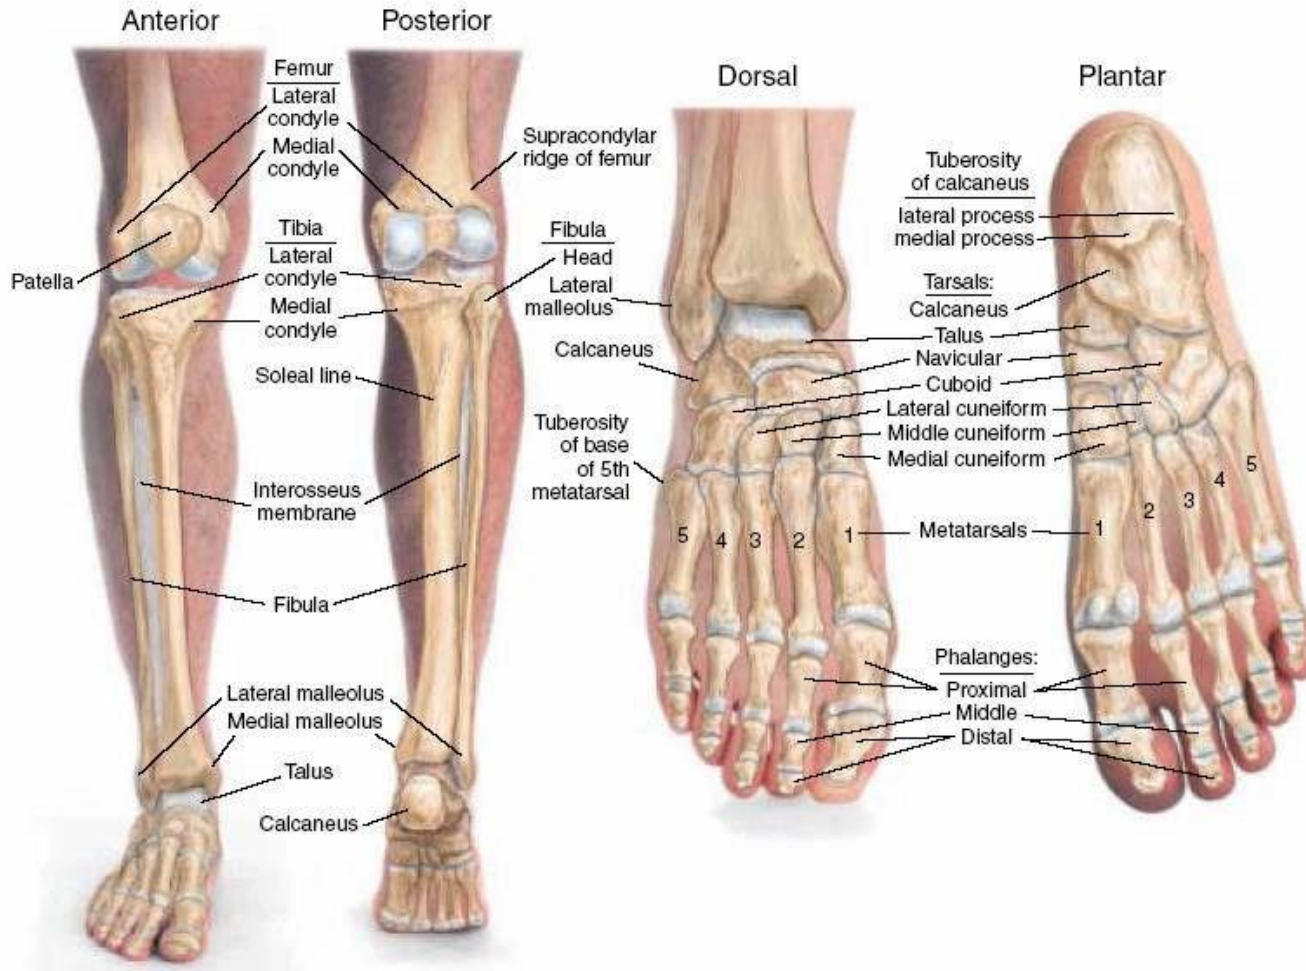

HUMAN SKULL

(c) Lateral view

THORACIC CAGE

Download from
Dreamstime.com

This watermark-free image is for previewing purposes only.

6389618

Alexandr Mitulic | Dreamstime.com

TORSO WITH BACK BONE

HUMAN SPINAL CORD

UPPER EXTREMITY

Hand Bones

© 2007 Encyclopædia Britannica, Inc.

LOWER EXTREMITY

PART OF LOWER EXTREMITY

ANKLE & FOOT

Dorsal Surface of the Foot

Plantar Surface of the Foot

SKELETAL POSITION DURING RUNNING

SKELETAL POSITION DURING HIGH JUMP

SKELETAL POSITION DURING BALANCING POSTURE

THANK YOU