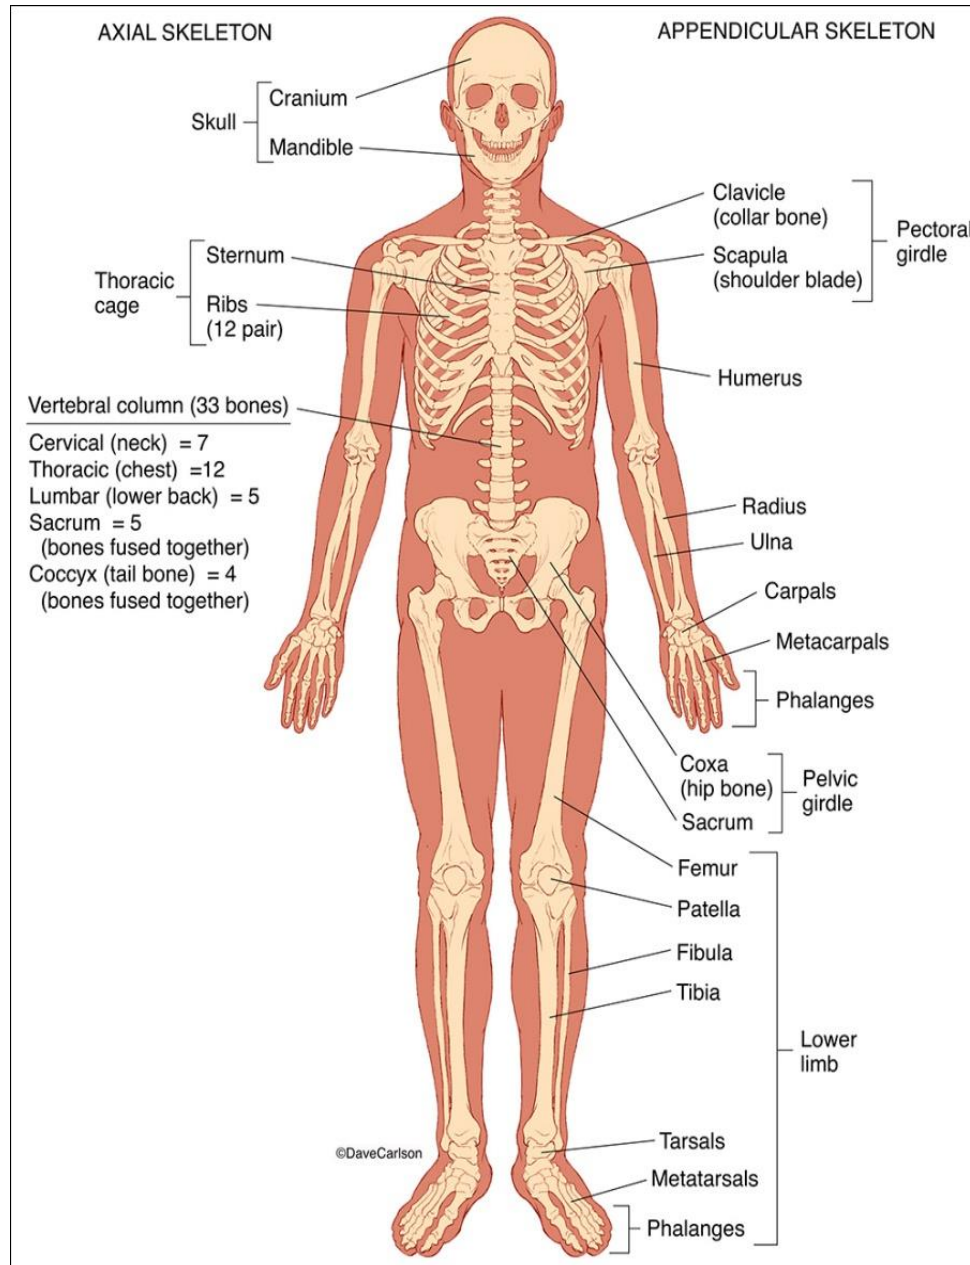

SKELETAL SYSTEM

DR. KUNTAL THAKUR

Dept. of Physical Education, Khejuri College,
Batatala, Purba Medinipur

HUMAN SKELETAL

UPPER & LOWER EXTREMITY

WHOLE PART OF HUMAN SKELETAL

AXIAL & UPPER EXTREMITY

SKELETAL ANATOMY (ANTERIOR VIEW)

HUMAN SKULL

(c) Lateral view

THORACIC CAGE

Download from
Dreamstime.com

This watermark-free image is for previewing purposes only.

6389618

Alexandr Mitulic | Dreamstime.com

TORSO WITH BACK BONE

HUMAN SPINAL CORD

UPPER EXTREMITY

Hand Bones

© 2007 Encyclopædia Britannica, Inc.

LOWER EXTREMITY

PART OF LOWER EXTREMITY

ANKLE & FOOT

Dorsal Surface of the Foot

Plantar Surface of the Foot

SKELETAL POSITION DURING RUNNING

SKELETAL POSITION DURING HIGH JUMP

SKELETAL POSITION DURING BALANCING POSTURE

THANK YOU