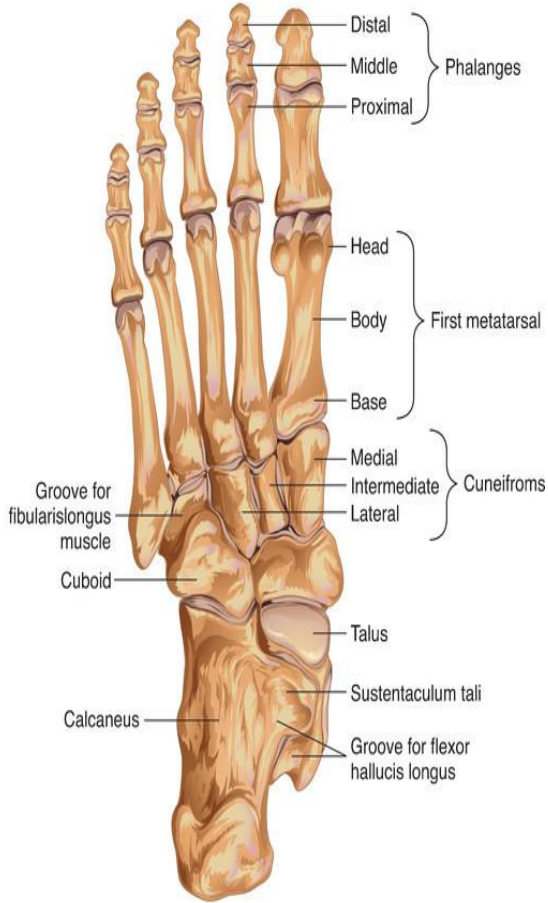

HUMAN SKULL

(c) Lateral view

THORACIC CAGE

Download from
Dreamstime.com

This watermark-free image is for previewing purposes only.

6389618

Alexandr Mitulic | Dreamstime.com

TORSO WITH BACK BONE

HUMAN SPINAL CORD

UPPER EXTREMITY

Hand Bones

© 2007 Encyclopædia Britannica, Inc.

LOWER EXTREMITY

PART OF LOWER EXTREMITY

ANKLE & FOOT

Dorsal Surface of the Foot

Plantar Surface of the Foot

SKELETAL POSITION DURING RUNNING

SKELETAL POSITION DURING HIGH JUMP

SKELETAL POSITION DURING BALANCING POSTURE

THANK YOU