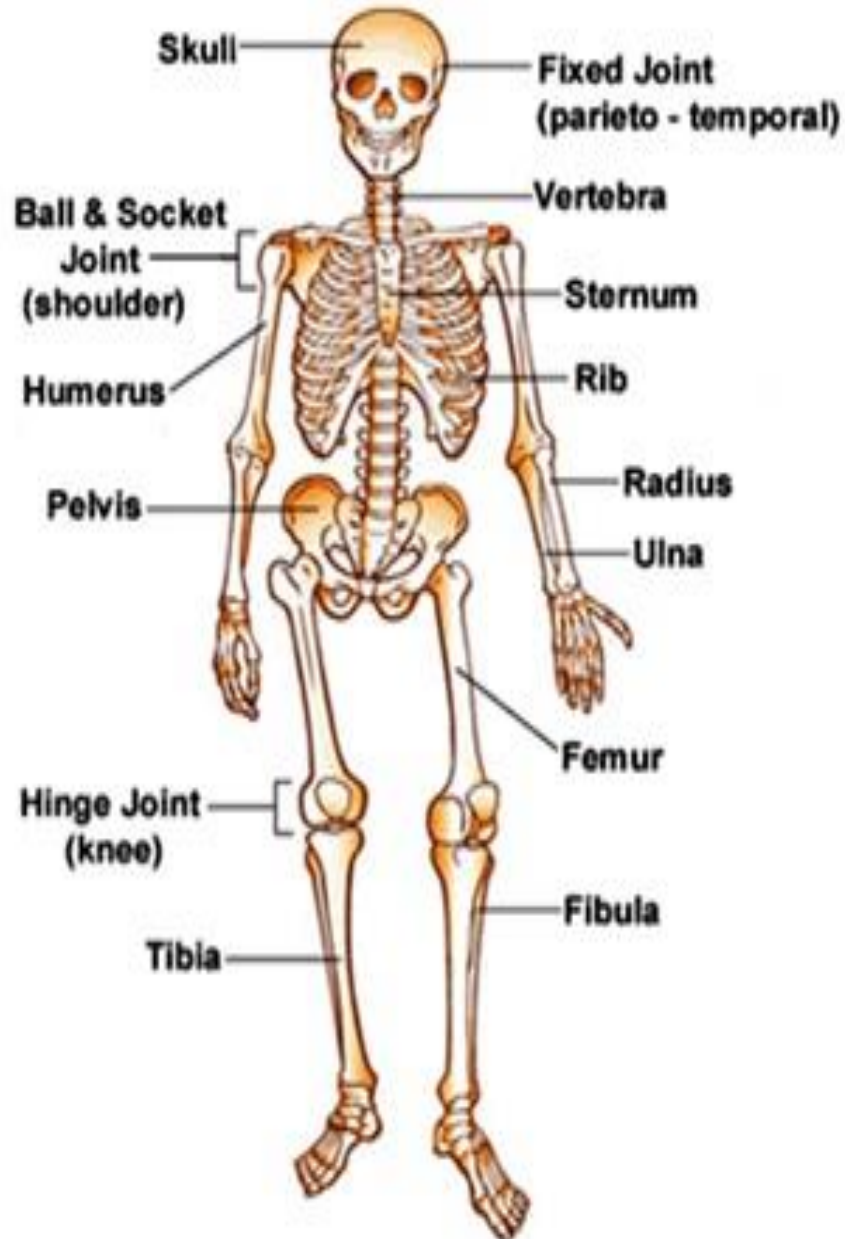

SKELETAL SYSTEM

DR. KUNTAL THAKUR

Dept. of Physical Education, Khejuri College,
Batatala, Purba Medinipur

HUMAN SKELETAL

UPPER & LOWER EXTREMITY

WHOLE PART OF HUMAN SKELETAL

AXIAL & UPPER EXTREMITY

SKELETAL ANATOMY (ANTERIOR VIEW)

HUMAN SKULL

(c) Lateral view

THORACIC CAGE

Download from
Dreamstime.com

This watermark-free image is for previewing purposes only.

6389618

Alexandr Mitulic | Dreamstime.com

TORSO WITH BACK BONE

HUMAN SPINAL CORD

UPPER EXTREMITY

Hand Bones

© 2007 Encyclopædia Britannica, Inc.

LOWER EXTREMITY

PART OF LOWER EXTREMITY

ANKLE & FOOT

Dorsal Surface of the Foot

Plantar Surface of the Foot

SKELETAL POSITION DURING RUNNING

SKELETAL POSITION DURING HIGH JUMP

SKELETAL POSITION DURING BALANCING POSTURE

THANK YOU