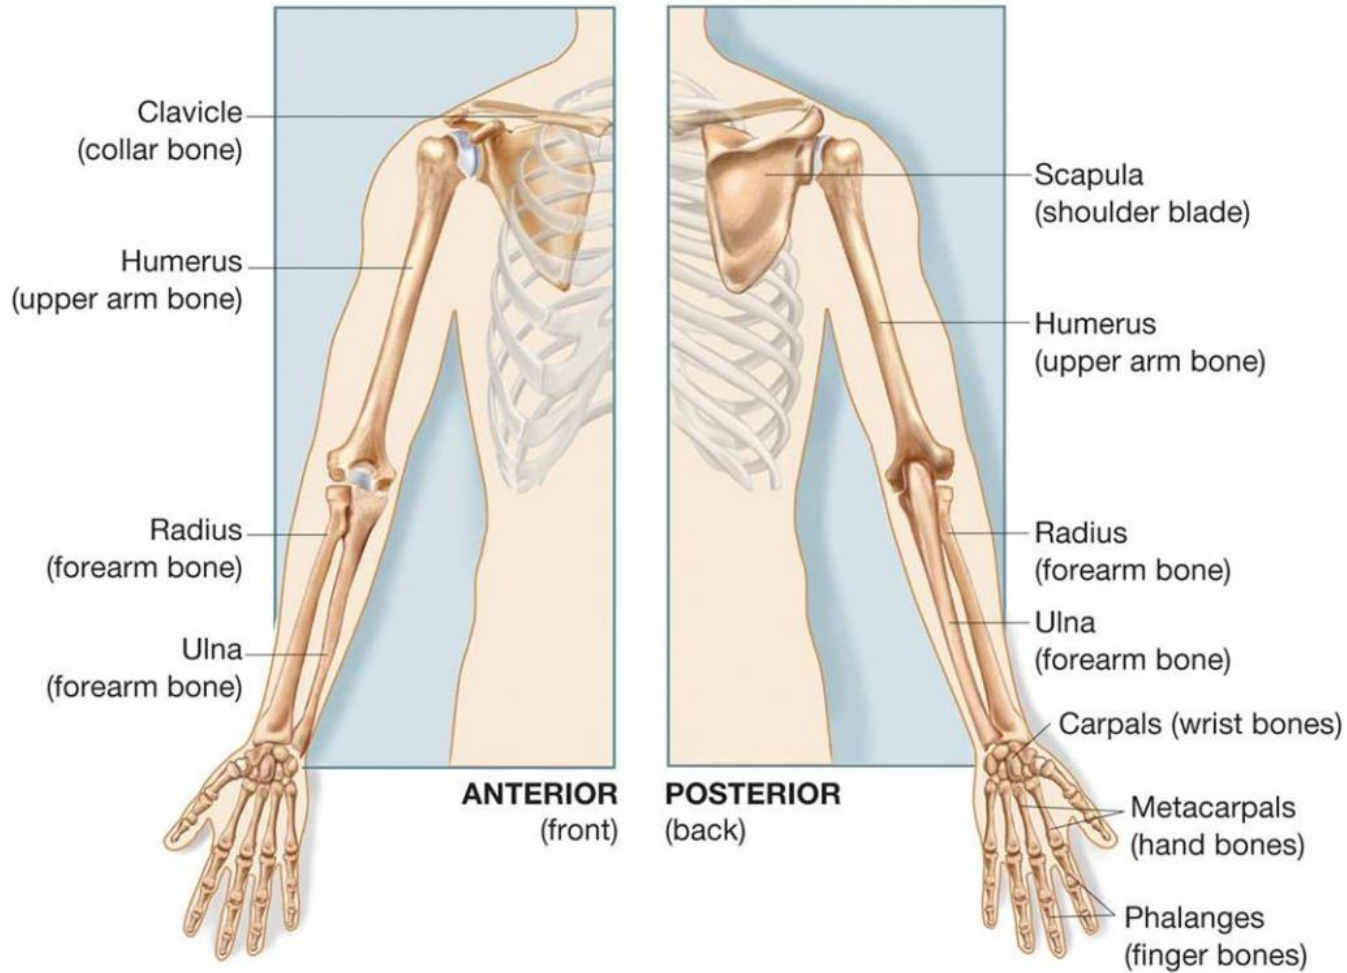

SKELETAL SYSTEM

DR. KUNTAL THAKUR

Dept. of Physical Education, Khejuri College,
Batatala, Purba Medinipur

HUMAN SKELETAL

UPPER & LOWER EXTREMITY

WHOLE PART OF HUMAN SKELETAL

AXIAL & UPPER EXTREMITY

SKELETAL ANATOMY (ANTERIOR VIEW)

HUMAN SKULL

(c) Lateral view

THORACIC CAGE

Download from
Dreamstime.com

This watermark-free image is for previewing purposes only.

6389618

Alexandr Mitulic | Dreamstime.com

TORSO WITH BACK BONE

HUMAN SPINAL CORD

UPPER EXTREMITY

Hand Bones

© 2007 Encyclopædia Britannica, Inc.

LOWER EXTREMITY

PART OF LOWER EXTREMITY

ANKLE & FOOT

Dorsal Surface of the Foot

Plantar Surface of the Foot

SKELETAL POSITION DURING RUNNING

SKELETAL POSITION DURING HIGH JUMP

SKELETAL POSITION DURING BALANCING POSTURE

THANK YOU