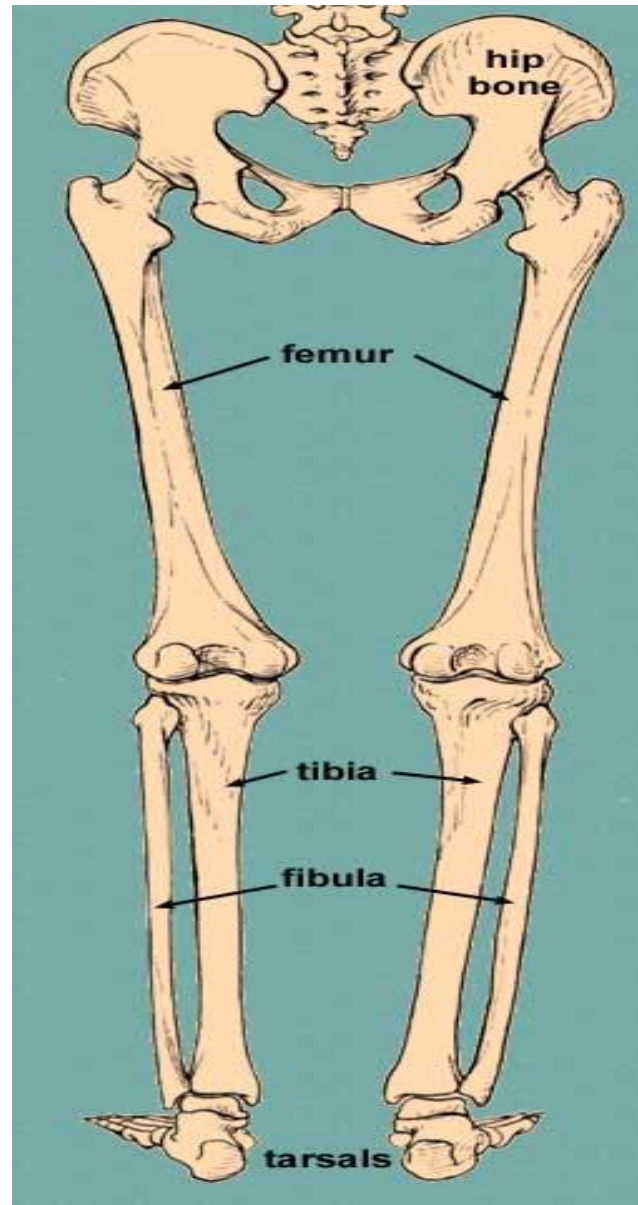

HUMAN SKULL

(c) Lateral view

THORACIC CAGE

Download from
Dreamstime.com

This watermark-free image is for previewing purposes only.

6389618

Alexandr Mitulic | Dreamstime.com

TORSO WITH BACK BONE

HUMAN SPINAL CORD

UPPER EXTREMITY

Hand Bones

© 2007 Encyclopædia Britannica, Inc.

LOWER EXTREMITY

PART OF LOWER EXTREMITY

ANKLE & FOOT

Dorsal Surface of the Foot

Plantar Surface of the Foot

SKELETAL POSITION DURING RUNNING

SKELETAL POSITION DURING HIGH JUMP

SKELETAL POSITION DURING BALANCING POSTURE

THANK YOU